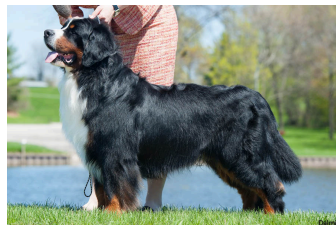

Can CH MOUNT MAGIC'S QUEST FOR FIRE
ZQ483656 | 2012 - 2021 | BG#95869
OFA/H-G OFA/EL EYES CARD vWD DM