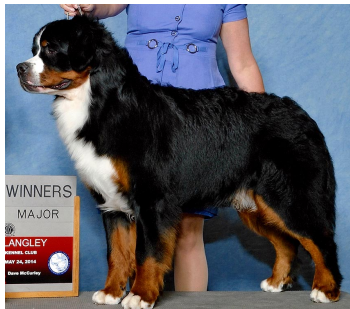

SIRE:
GCH FUNATIC IN THE LIMELIGHT
FI35563/13 | 2013 - 2021 | BG#98833
OFA/H-E OFA/EL EYES CARD DM

FICH LT CH GOLDBEAR'S QUALITYSTREET
FIN16050/07 | 2007 - 2014 | BG#76973
HD-A/A ED-0/0