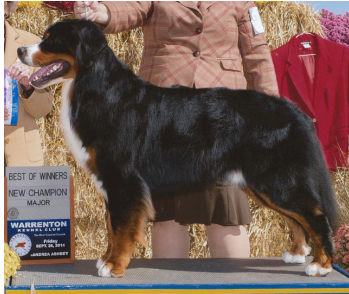

CH WAGONTALE'S MOONLIGHT EXPEDITION

DOB: Mar 19, 2016 - **Sex:** M **Reg#:** WS53314706 (AKC)
Owner: TOBY ERLICHMAN, VMD
Cert/Test: OFA/H-G OFA/EL EYES CARD vWD DM
BG#130043

CH KAIBAB'Z FIVE Z'S ZED
WS27755603 | 2008 - 2017 | BG#62210
OFA/H-E OFA/EL CERF CARD vWD DM

Am/Can CH FICH ZACK VAN 'T STOKERYBOS
WR07407701 | 2000 - 2008 | BG#38071
OFA/H-G OFA/EL CERF CARD vWD

SIRE:

CH KAIBAB'S HOLDEN ON TO THE MOON

WS38875004 | 2011 - 2020 | BG#82293
OFA/H-G OFA/EL EYES CARD vWD DM