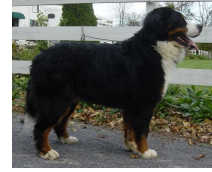

MAINE'S JUST FOOTBALL HERO

DOB: May 1, 2017 - Mar 25, 2022 **Sex:** M **Reg#:** WS57494702 (AKC)
Owner: LISA BALDWIN
Cert/Test: OFA/H-G OFA/EL EYES CARD DM
BG#141977

Am/Can CH SENNENHOF RIGI KULM
YL410550 | 2011 - 2019 | BG#80187
OFA/H-G EYES CARD vWD