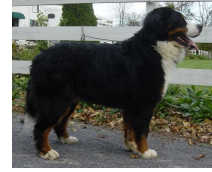

MAINE'S JUST FOOTBALL HERO

DOB: May 1, 2017 - Mar 25, 2022 **Sex:** M **Reg#:** WS57494702 (AKC)
Owner: LISA BALDWIN
Cert/Test: OFA/H-G OFA/EL EYES CARD DM
BG#141977

Am/Can CH SENNENHOF RIGI KULM
YL410550 | 2011 - 2019 | BG#80187
OFA/H-G EYES CARD vWD DM