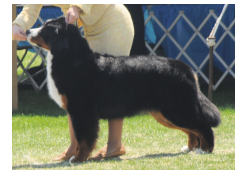

CH MYSTIC'S SILENCE OF THE LAMBS
WS21008402 | 2006 - 2018 | BG#46842
OFA/H-G OFA/EL CERF CARD