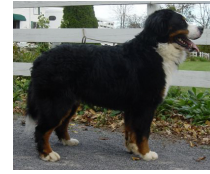

TYBERN'S A VEIL OF WONDER LACED IN LIGHT V OLEKA

DOB: Dec 1, 2019 - **Owner:** LORI FRIEDLI

Sex: F **Reg#:** WS66885802 (AKC)

Cert/Test:
BG#169293

Am/Can CH SENNENHOF RIGI KULM
YL410550 | 2011 - 2019 | BG#80187
OFA/H-G EYES CARD vWD DM

HELD VOM COLMBERG WALDCHEN
WS31990401 | 2009 - 2018 | BG#72711
OFA/H-E OFA/EL CERF

SIRE:

CH IMIER PILATUS V SENNENHOF

CE601491 | 2015 - 2021 | BG#123123
OFA/H-G OFA/EL CARD vWD DM

Can CH ADESA MAPLE BUTTER V SENNENHOF
WS19194907 | 2006 - 2018 | BG#44368
OFA/H-E OFA/EL CERF CARD