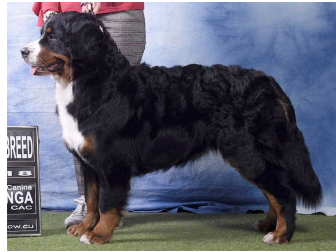

ES CH JCH PT CH MELANIA-HAMILTON VAN 'T STOKERYBOS
LOE 2178941 | 2013 - | BG#127648
HD-(A) AUSENCIA DE SIGNOS RADIOGRAFICOS DE DISPLASIA DE CADERA ED-(0) SIN SIGNOS D

SIRE:

FOREVER TOGLIATTI DEI BERNESI DAL PIEMONTE
LO19132442 | 2019 - 2023 | BG#191172

BERNERDALENS JOVANOTTI
LO1153461 | 2011 - 2017 | BG#97745

NOTRE DAME DELLA TORRE GENTILE
LO1737658 | 2017 - | BG#148236
HD-A ED-0 vWD DM

RED FLAGG CCCP DELLA TORRE GENTILE
LO1126125 | 2010 - | BG#93335