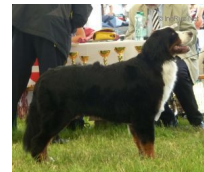

LITTLE JAY QUEEN ELSA

CMKU/BSP/7324/09/11 | 2009 - 2018 | BG#79272
HD 0/0 ED 0/0