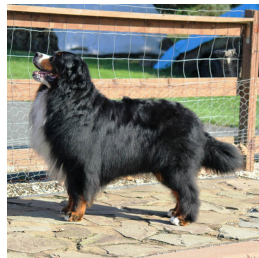

Am/Can CH RIVERHAUS JED V'T RIJKENSPARK
NHSB 2510790 | 2004 - 2012 | BG#24822
OFA/H-G OFA/EL CERF CARD vWD DM