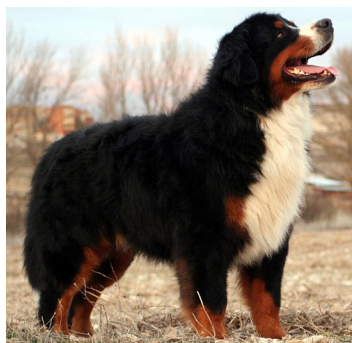

DEVAEL WIZARD

BG#: 76410

Called: OSSI

Sex: M DOB: Jan 1, 2010 - Aug 15, 2014

Reg#: LOE 1929545 (RSCF)

Owner: NURIA PUJOL VELA & NORBERT STRAHL

Breeder: NURIA PUJOL VELA & NORBERT STRAHL

Cert/Test: HD-3/3=6 ED 0/0 vWD DM

DNA:

SIRE:
DT CH LUX CH VDH CH BJARNE VD ENTENGASSE
SSV-BS 46903 (VDH) | 2005 - | BG#71779
HD-FREI ED-NORMAL DM

YSVEN VAN DE WEYENBERG
LOSH 855276 (URCSH) | 1999 - 2007 | BG#20288
HD A ED 0

NUCH SUCH MACIS SPRINGSTEEN
S35401/96 (SKK) | 1996 - 2004 | BG#19067
HD UA ED-ARTROS UA (0)

SUCH GINGERHOF REBEL-ROUSER
S34398/92 (SKK) | 1992 - 2001 | BG#20722 HD UA ED-ARTROS UA (0)

ODENHILLS WINJETT
S55153/92 (SKK) | 1992 - 1999 | BG#20723 HD UA ED-ARTROS UA (A)

TEREK VAN DE WEYENBERG
LOSH 0759468 (URCSH) | 1995 - 2006 | BG#26621 HD A ED 0

VJANNE VAN DE WEYENBERG
LOSH 0809760 (URCSH) | 1997 - 2011 | BG#26623
HD A ED 0

PRYJANKA VAN DE WEYENBERG
LOSH 675104 (URCSH) | 1991 - 2002 | BG#26622 HD B ED 0

SIMBA VD ROEMERLINDE II
SSV-BS 23545 (VDH) | 1991 - 1999 | BG#14269 HD-FREI

DT CH VDH CH AKI VD LONDORFER KAPELLE
SSV-BS 31902 (VDH) | 1996 - 2007 | BG#52727
HD-FREI ED-NORMAL

HAIKA V BRÜHLBACH
SSV-BS 27560 (VDH) | 1993 - 2003 | BG#52791 HD-V ED-NORMAL

FENJA VD SALVATORHÖHE
SSV-BS 41863 (VDH) | 2002 - | BG#71778
HD-FREI ED-NORMAL

LAURIN V SCHNETZENSCHACHEN
SHSB 494462 (SKG) | 1992 - 2000 | BG#15110 HD-FREI ED-NORMAL

CELINA V HOHEN ÄCKERLE
SSV-BS 35495 (VDH) | 1998 - 2007 | BG#61506
HD-FREI ED-NORMAL

IRIS V FÜRTHERR LAND
SSV-BS 24696 (VDH) | 1992 - | BG#61507 HD-FREI

SUCH ZANDRINA'S OMAR SHARIF
S49782/97 (SKK) | 1997 - | BG#20372 HD UA ED-ARTROS UA (0)

FICH INT CH NORD CH ZANDRINA'S GIBSON
S25491/2001 (SKK) | 2001 - | BG#20990
HD GRAD B ED-ARTROS UA (0)

FICH SUCH JANIPAN LAD'S ELECTRA
FIN16570/98 (FKK) | 1998 - | BG#20989 HD UA ED-ARTROS UA (0)

DK CH EE CH INT CH LT CH LV CH NORD CH OLA ODELSGUTT AV HISELFOSS
N16220/05 (NKK) | 2005 - | BG#56708
HD-A (0606402) ED-A (0602192)

SUCH DOREMIS TABASCO BIRKSON
S25315/96 (SKK) | 1996 - 2007 | BG#20397 HD UA ED-ARTROS UA (0)

DK CH INT CH NUCH ILLE VILLE ISPRINSESSE AV HISELFOSS
N23852/02 (NKK) | 2002 - 2010 | BG#29375
HD-A ED-A

SIMITI'S AFTER EIGHT
N07288/97 (NKK) | 1997 - 2003 | BG#20981 HD-A ED-A

DAM:
ZAHARA ZOE AV HISELFOSS
LOE 1785023 (RSCF) | 2007 - | BG#56709
DM

SUCH DALALEDS BAMSE
S36859/90 (SKK) | 1990 - 2000 | BG#12569 HD UA ED-ARTROS UA (0)

Can CH SUCH HONEY-MIX BRAVO
WP85110901 (AKC) | 1997 - 2010 | BG#17376
HD GRAD A ED-ARTROS UA (0) EYES vWD

NUCH SUCH DALALEDS HONEY-BUNNY
S53291/95 (SKK) | 1995 - 2006 | BG#17385 HD UA ED-ARTROS UA (0)

NUCH LULLA LUNEKJAR AV HISELFOSS
N01809/04 (NKK) | 2003 - | BG#56706
HD-A ED-A

NUCH SUCH SKOGHUS AMADEUS
S49867/96 (SKK) | 1996 - | BG#56710

HANNA HOTTENTOTT AV HISELFOSS
N19168/01 (NKK) | 2001 - 2011 | BG#56707

NUCH SUCH CHIANTI CATINKA AV HISELFOSS
N09392/99 (NKK) | 1999 - 2007 | BG#30126 HD-A ED-A