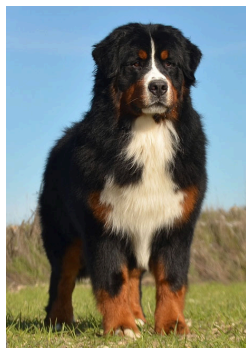

DEVAEL MISTER MOJITO

BG#: 85919

Called: MOJITO

Sex: M

DOB: Apr 2, 2011 - Jul 6, 2014

Reg#: LOE 2022197 (RSCF)

Owner: Unknown

Breeder: NURIA PUJOL VELA & NORBERT STRAHL

Cert/Test: HD 5+4=9 ED 0/0

DNA:

SIRE:
DEVAEL WIZARD

LOE 1929545 (RSCF) | 2010 - 2014 | BG#76410

HD-3/3=6 ED 0/0 vWD DM

DAM:
DEVAEL TYPICAL SPANISH

LOE 1899221 (RSCF) | 2009 - 2019 | BG#75955

HD-3/3=6 ED 0/0 DM