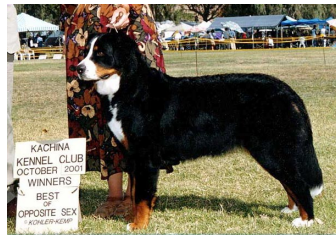

CH SAPPHIRE'S WALTZING MATILDA
WP98333501 | 2000 - 2009 | BG#52849
OFA/H-F OFA/EL